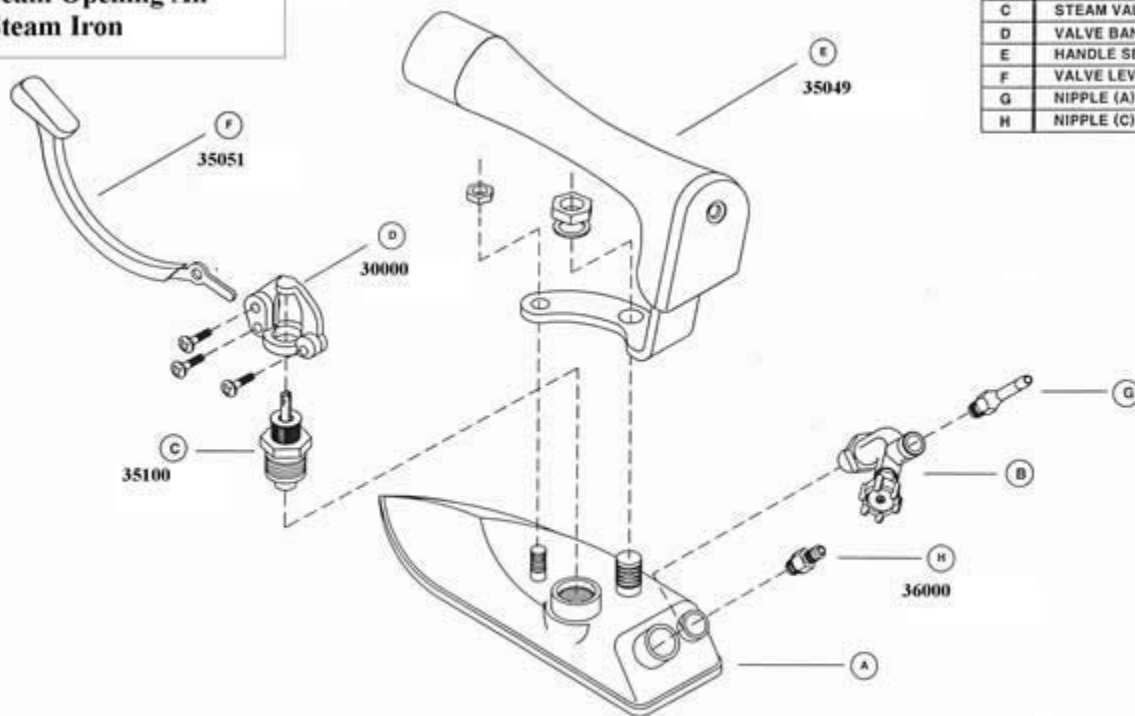

**Ace-Hi / AHP-2P
Seam Opening All
Steam Iron**

NO.	DESCRIPTION
A	BASE
B	EXIT VALVE SET
C	STEAM VALVE SET
D	VALVE BAND SET
E	HANDLE SET
F	VALVE LEVER
G	NIPPLE (A)
H	NIPPLE (C)

From the library of: Superior Sewing Machine & Supply LLC